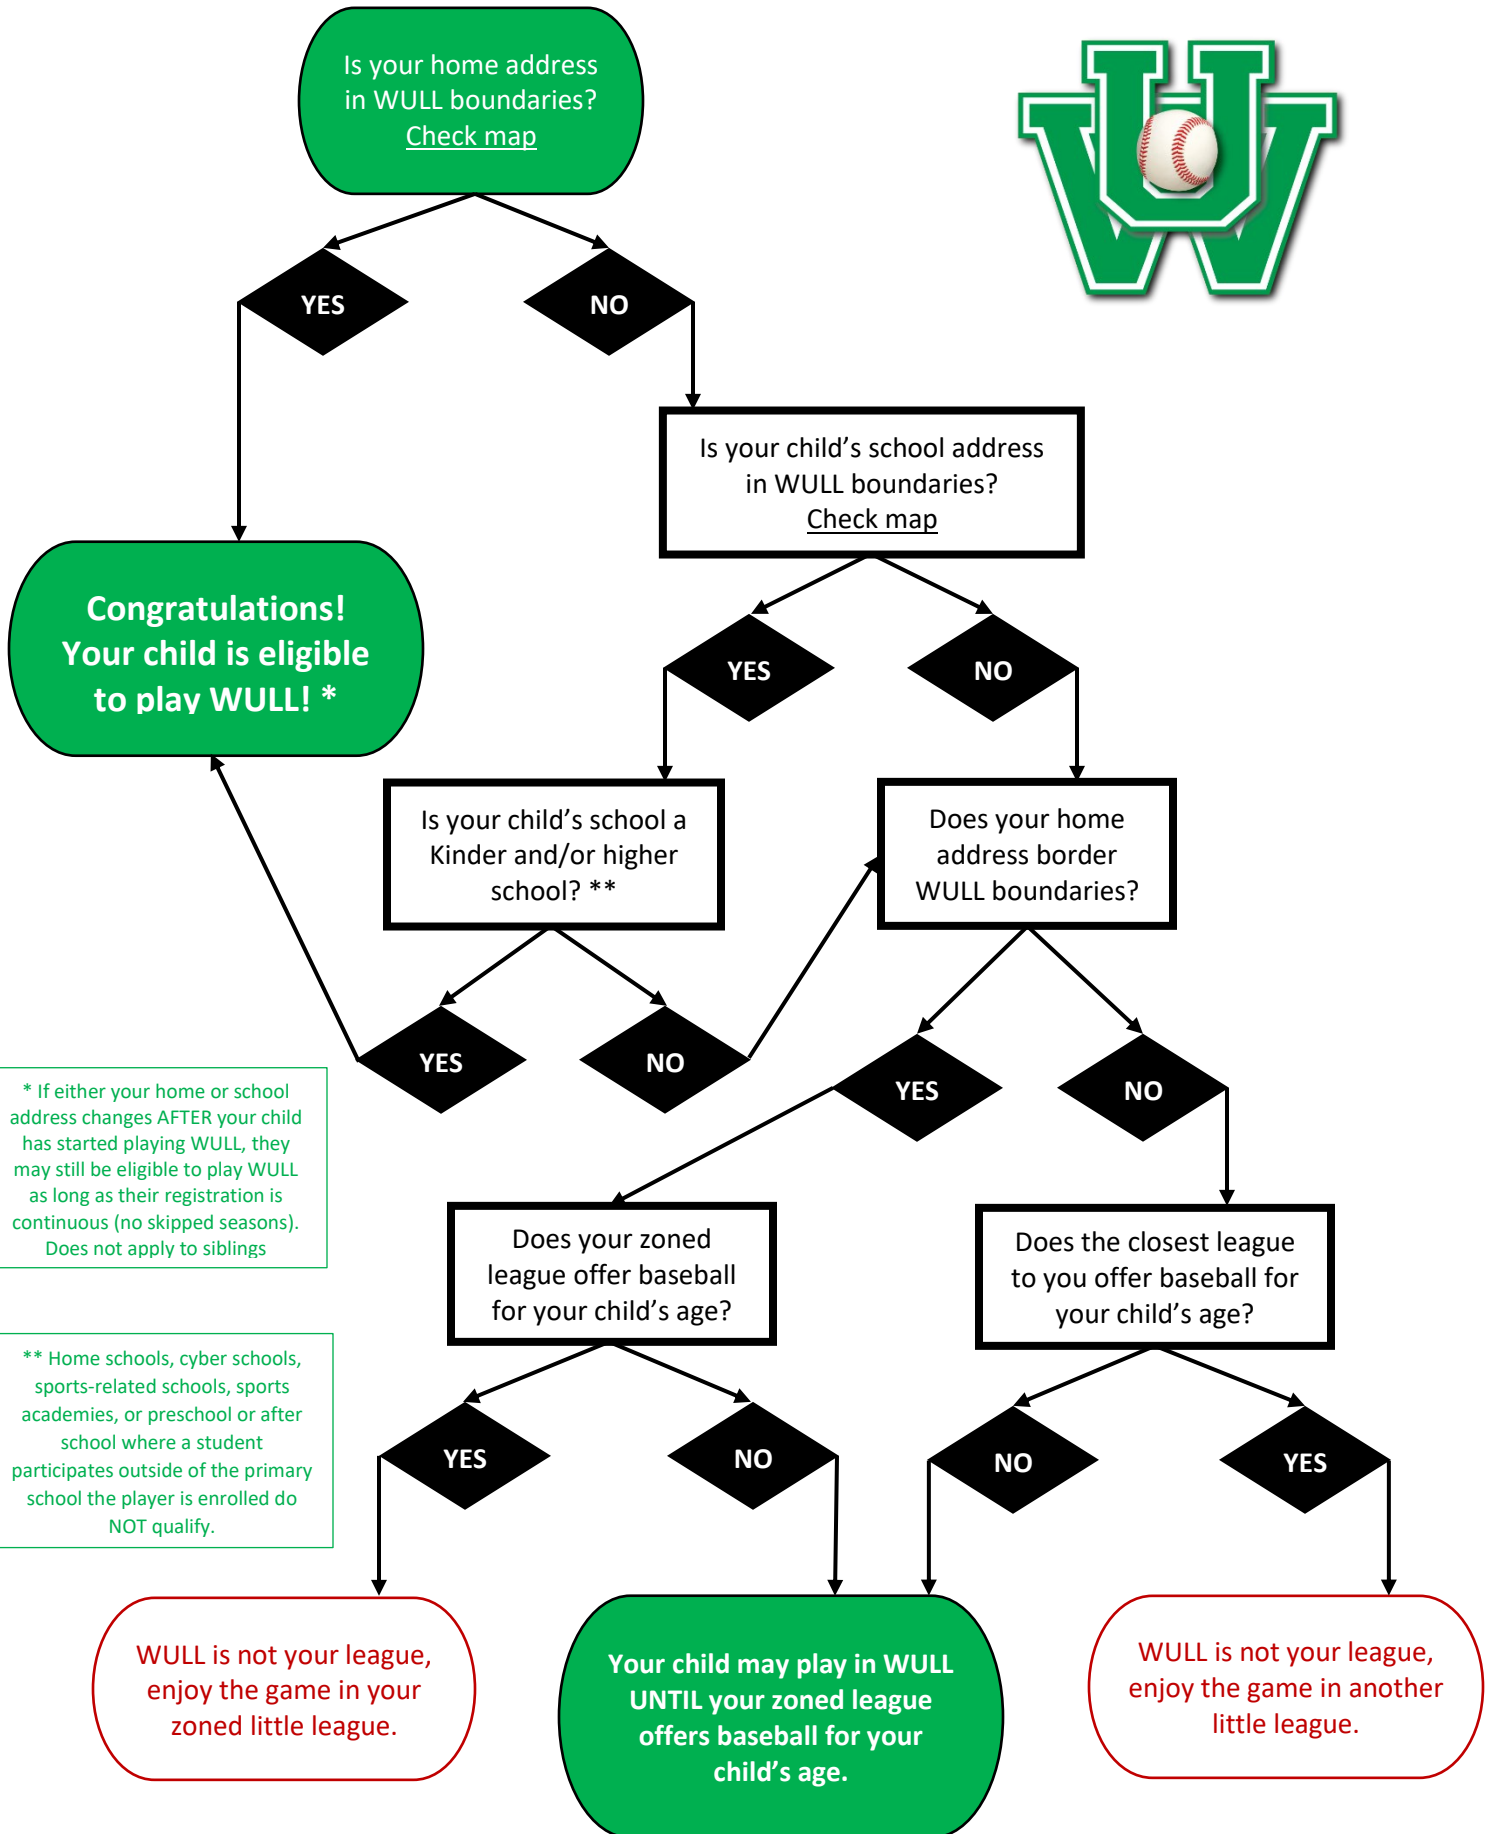

CAN MY CHILD PLAY WEST UNIVERSITY LITTLE LEAGUE?

If your child's birthdate is between the eligible dates for the season, use the chart below.

* If either your home or school address changes AFTER your child has started playing WULL, they may still be eligible to play WULL as long as their registration is continuous (no skipped seasons). Does not apply to siblings

** Home schools, cyber schools, sports-related schools, sports academies, or preschool or after school where a student participates outside of the primary school the player is enrolled do NOT qualify.

WULL is not your league, enjoy the game in your zoned little league.

Your child may play in WULL UNTIL your zoned league offers baseball for your child's age.

WULL is not your league, enjoy the game in another little league.